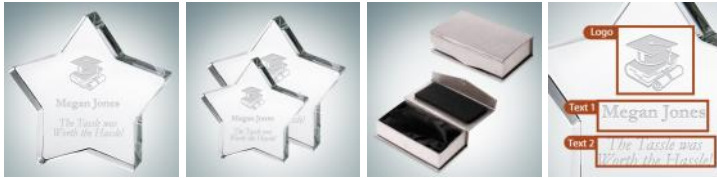

Mystical Star

Material: Optical Crystal

Personalization Method: Laser Engraving

Size	SKU	H x W x D	Wt (IBs)	Price
S	101301	3-1/2" x 3-1/2" x 3/4"	2.0	\$39.00
L	101302	4-1/2" x 4-1/2" x 3/4"	2.0	\$49.00

Description

Our unique personalized Optic Crystal Mystical Star paperweight expresses your sentiment and adds a personal touch to her display shelf or desk!