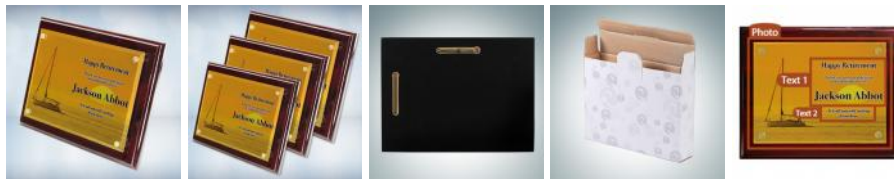

Color Imprinted Photo Floating Acrylic Plate on Gloss Horiz./Verti. Rosewood Plaque

Material: Acrylic

Personalization Method: Color Photo Imprint

Size	SKU	H x W x D	Wt (IBs)	Price
S	160281D	8" x 10" x 1-1/4" / Acrylic: 6" x 8"	3.2	\$55.00
M	160282D	9" x 12" x 1-1/4" / Acrylic: 7" x 10"	3.9	\$65.00
L	160283D	10-1/2" x 13" x 1-1/4" / Acrylic: 8-1/2" x 11"	4.6	\$75.00

Description

Recognize excellence or a milestone achievement in your group or office by giving this Color Imprinted Photo Rosewood Piano Finish Plaque. Perfect award to recognize leadership, hard work, and utmost dedication throughout the years. Customize this plaque with a name, company logo, or personal message on the acrylic glass. This plaque can be hung vertically, horizontally, or displayed on a desktop with the pole stand included. Wood Plaque: Rosewood, 3/8" Thick Plate: 3/16" Thick, Clear Acrylic Engraving Method: Color Imprinting